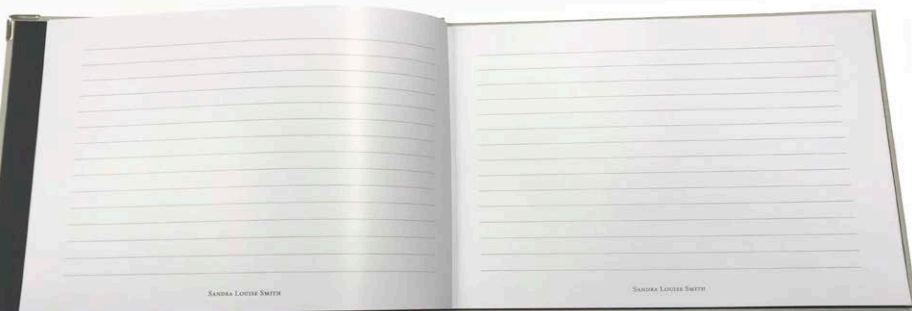

Our A4 hard back books are available in silver or black and the pages can be lined or unlined with text and photograph to personalise the book

MOUNTED POSTERS

These are available in all sizes from A5 to A1 and are provided with a collapsible strut on the back